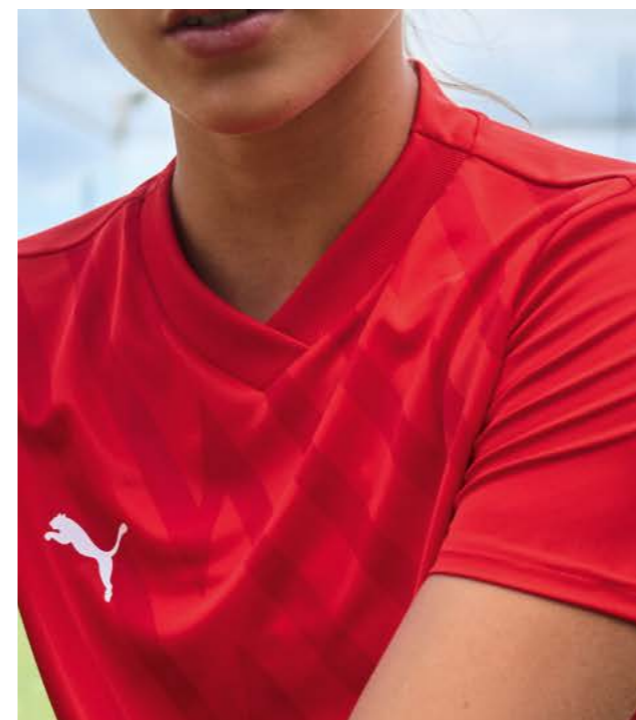

01

705754 teamGOAL Shorts Wmns

XS-XXL € 22.95*

Regular Fit • dryCELL • 100% Recycled Polyester
Mesh inserts on side panel; Elastic waistband with internal drawcord for comfortable fit; PUMA Cat logo on left leg

01 PUMA Red-PUMA White • 02 Electric Blue Lemonade-PUMA White • 03 PUMA Black-PUMA White • 04 PUMA White-PUMA Black • 05 Sport Green-PUMA White • 06 PUMA Navy-PUMA White • 18 Team Light Blue-PUMA White • 60 Fresh Mint-PUMA Black • 61 Sun Stream-PUMA Black

2025 - 2027

703441 teamLIGA Socks Core

1-5 € 9.95*

Regular Fit • 78% Polyester, 18% Cotton, 4% Elastane
Cotton heel and toe; Ankle brace for additional support; Knitted PUMA Cat logo

01 PUMA Red-PUMA White • 02 Electric Blue Lemonade-PUMA White • 03 PUMA Black-PUMA White • 04 PUMA White-PUMA Black • 05 Pepper Green-PUMA White • 06 Peacoat-PUMA White • 50 Team Light Blue-PUMA White • 60 Fresh Mint-PUMA Black • 61 Sun Stream-PUMA Black

2025