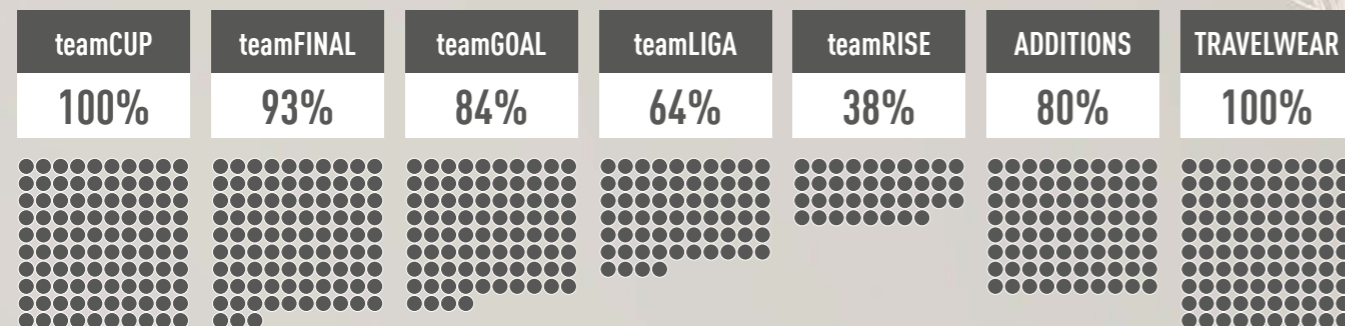

RECYCLED CONTENT IS OUR FOCUS.

WE ARE FULLY COMMITTED TO SCALING UP ITS USAGE ACROSS ALL OUR RANGES.

As part of our 10FOR25 targets, PUMA has committed to scaling up the usage of recycled polyester to 75% by 2025. Using recycled polyester at scale is our first step towards a more circular business model.

Percentage of our teamwear styles with at least 20% recycled content in 2025.*

+50%

of our 2025 teamwear apparels are developed to be made of 100% recycled content (excluding trims and decorations).*

100%

of our 2025 accessories bags are developed to be made of at least 50% recycled content.

of our 2025 packaging bags are made of 100% recycled content.

THE PRINT APPLICATION INSTRUCTION IS NOW ACCESSIBLE DIRECTLY IN THE CATALOGUE VIA THIS QR CODE. BETTER DIGITAL THAN ON PHYSICAL PAPERS.

The **BETTER HEART** highlights any product that contains at least 70% recycled content.

RE:FIBRE

The **RE:FIBRE** logo highlights any product that use polyester textile waste as primary source of material.