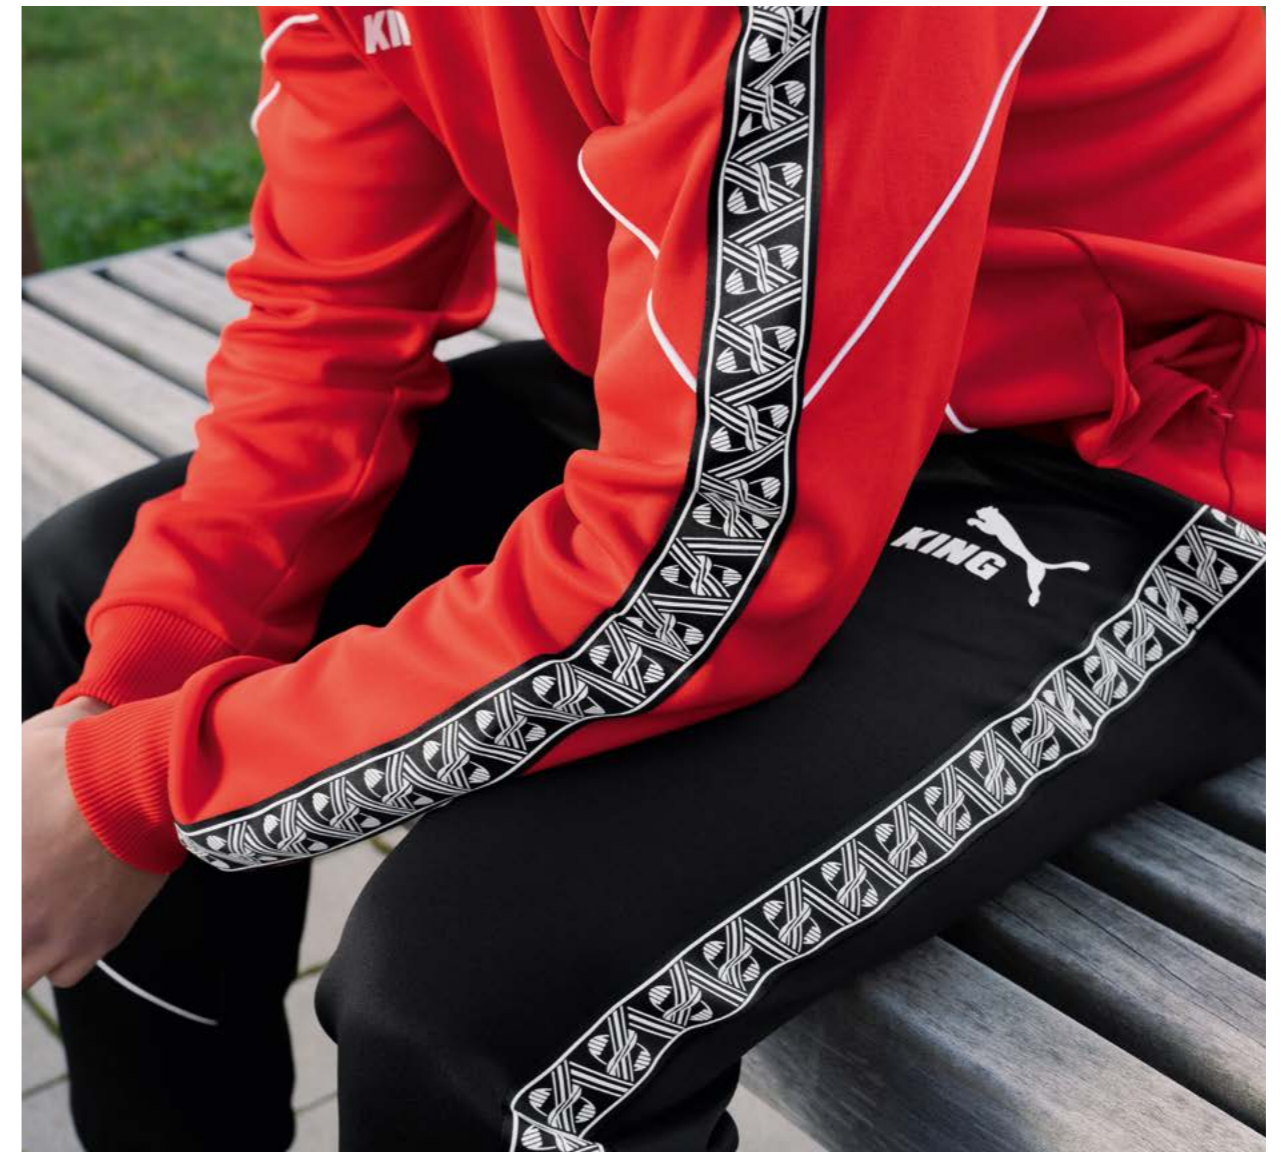

660534 teamKING Anthem Jacket
S-3XL € 69.95*

Regular Fit • dryCELL • 63% Recycled Polyester, 37% Cotton
Woven silicon-based KING graphic tape on sleeves; Stand-up collar;
Open welt pockets

01 PUMA Red-PUMA White-PUMA Black • **02** Electro Royal-PUMA White-PUMA Black • **03** PUMA Black-PUMA White-PUMA Black • **04** PUMA White-PUMA Black-PUMA Black • **05** Sport Green-PUMA White-PUMA Black • **07** Faster Yellow-PUMA Black-PUMA Black

July 2025 - 2027

660533 teamKING Shorts
S-3XL € 44.95*

Regular Fit • 42% Cotton, 32% Recycled Polyester, 26% Recycled Cotton
Woven KING silicone-based graphic tape on the side; Elastic waistband with drawcord

03 PUMA Black-PUMA White-PUMA Black

July 2025 - 2027

660535 teamKING Anthem Pants
S-3XL € 54.95*

Regular Fit • dryCELL • 63% Recycled Polyester, 37% Cotton
Welt pockets; Woven KING silicone-based graphic tape on the sides; Elastic waistband with drawcord

03 PUMA Black-PUMA White-PUMA Black

July 2025 - 2027