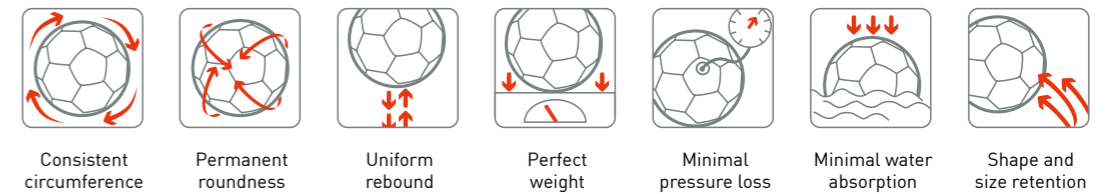

PUMA FOOTBALLGUIDE

FIFA QUALITY PRO Balls with this emblem must pass a total of seven tests and guarantee premium quality.