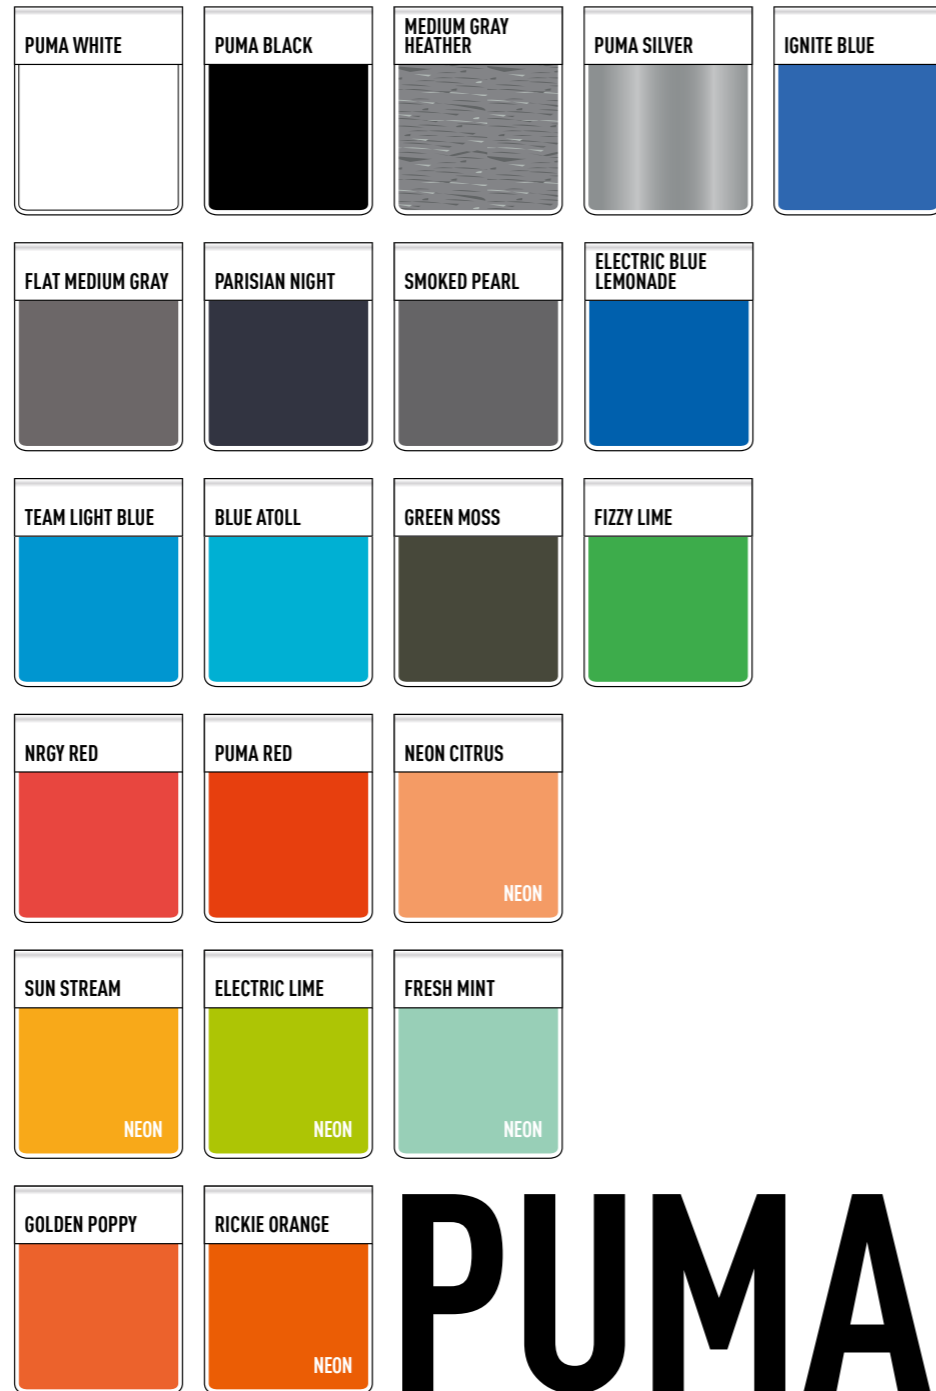

# PUMA TEAMS

New shade of blue for Electric Blue Lemonade, used in teamFINAL and teamGOAL Casuals

Same colour, new name in new lines - old name in carry-over-lines

Continuous and new colours