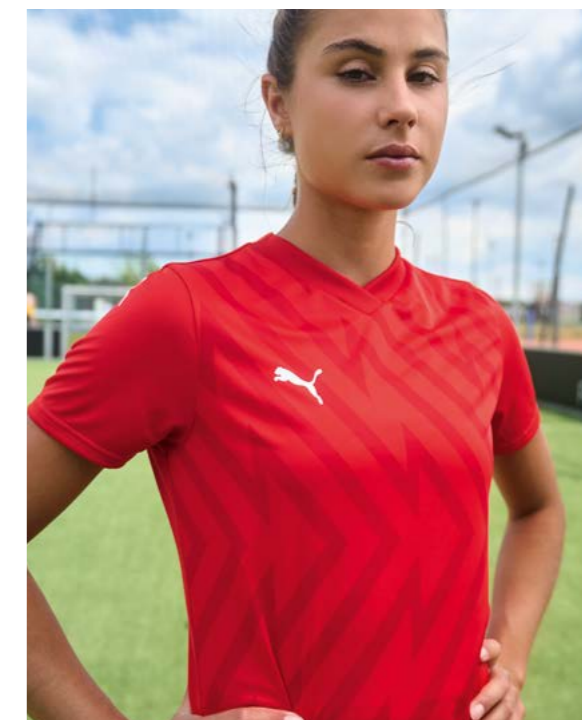

01

705754 teamGOAL Shorts Wmns

XS-XXL € 22.95*

Regular Fit • dryCELL • 100% Recycled Polyester
Mesh inserts on side panel; Elastic waistband with internal drawcord for comfortable fit; PUMA Cat logo on left leg

01 PUMA Red-PUMA White • 02 Electric Blue Lemonade-PUMA White • 03 PUMA Black-PUMA White • 04 PUMA White-PUMA Black • 05 Sport Green-PUMA White • 06 PUMA Navy-PUMA White • 18 Team Light Blue-PUMA White • 60 Fresh Mint-PUMA Black • 61 Sun Stream-PUMA Black

2025 - 2027

703441 teamLIGA Socks Core

1-5 € 9.95*

Regular Fit • 78% Polyester, 18% Cotton, 4% Elastane
Cotton heel and toe; Ankle brace for additional support; Knitted PUMA Cat logo

01 PUMA Red-PUMA White • 02 Electric Blue Lemonade-PUMA White • 03 PUMA Black-PUMA White • 04 PUMA White-PUMA Black • 05 Pepper Green-PUMA White • 06 Peacoat-PUMA White • 50 Team Light Blue-PUMA White • 60 Fresh Mint-PUMA Black • 61 Sun Stream-PUMA Black

2025