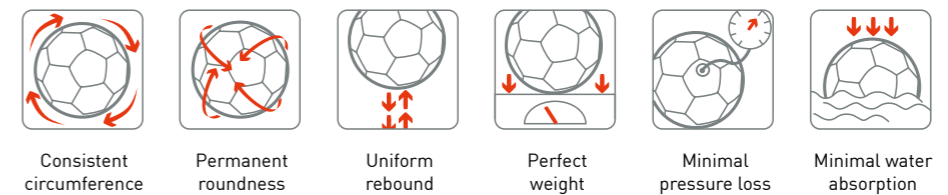

FIFA QUALITY Balls with this emblem must pass a total of six tests and also guarantee high quality.